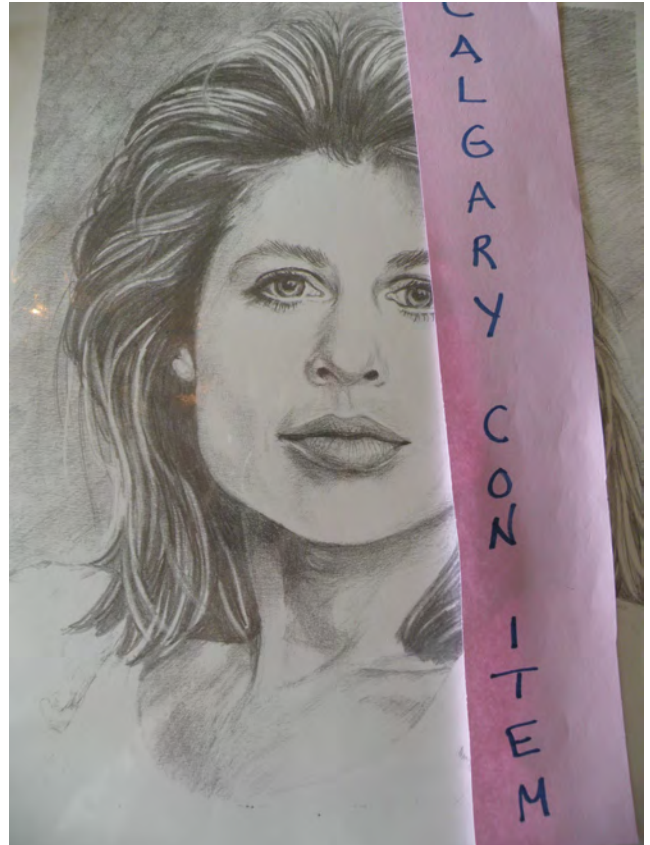

8.5 x 11

Sandy Tew/S2

Reprint

200-015-1585

RB

\$3.00

unsold

Art - Drawing - Pencil - Catherine

Catherine portrait #14

Pretty Good

8.5 x 11

Sandy Tew/S2

Reprint

200-015-1587

RB

\$3.00